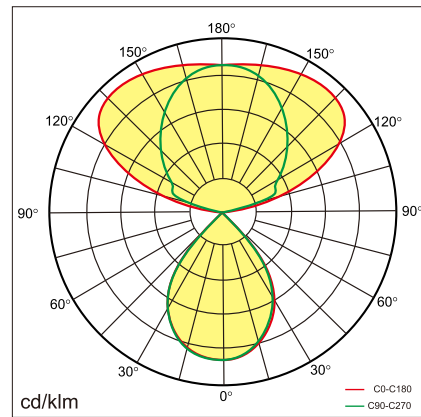

## Features

---

Compact and quality appearance, patent design with rich texture and visual impact

---

High lumen efficiency reach to 120LM/W, fitting with a 2400lm direct and 7200lm indirect lights, total 9600lm lumen output

---

80°/50° beam angle direct lights with perfect UGR control, UGR<12

---

140° beam angle indirect lights deliver a comfortable lighting for space

---

Direct and indirect light control Individually

---

Support for smart control functions

# Technical data

Item No.	1908020-BD	1908020-CD
Input Power	↑60W/20W↓	↑60W/20W↓
Input Voltage	AC200~240V	AC200~240V
Power Factor	≥0.9	≥0.9
Luminous Flux	↑7200lm/2400lm↓	↑6000lm/2000lm↓
UGR	<12	<12
Color Rendering Index	>80	>80
Life Time	L80(B10)50,000H	L80(B10)50,000H
Beam Angle	↑140°/80°↓ or ↑140°/50°↓	↑140°/80°↓ or ↑140°/50°↓
CCT	3000/4000/6000K	3000~6000K
Colour consistency SDCM	< 3	< 3
Dimming	Touch panel dimming	Touch panel dimming
Sensor	Daylight sensor Motion sensor	Daylight sensor Motion sensor
Housing Color	Silver/White	Silver/White
Fixture Materia	6063AL	6063AL
Protection Level	IP20	IP20
Storage Temperature	-40°C~+80°C	-40°C~+80°C
Working Temperature	-20°C~+45°C	-20°C~+45°C
Net Weight	12kg	12kg
Package size	2050*235*160mm	2050*235*160mm
20GP	310pcs	310pcs
40GP	700pcs	700pcs