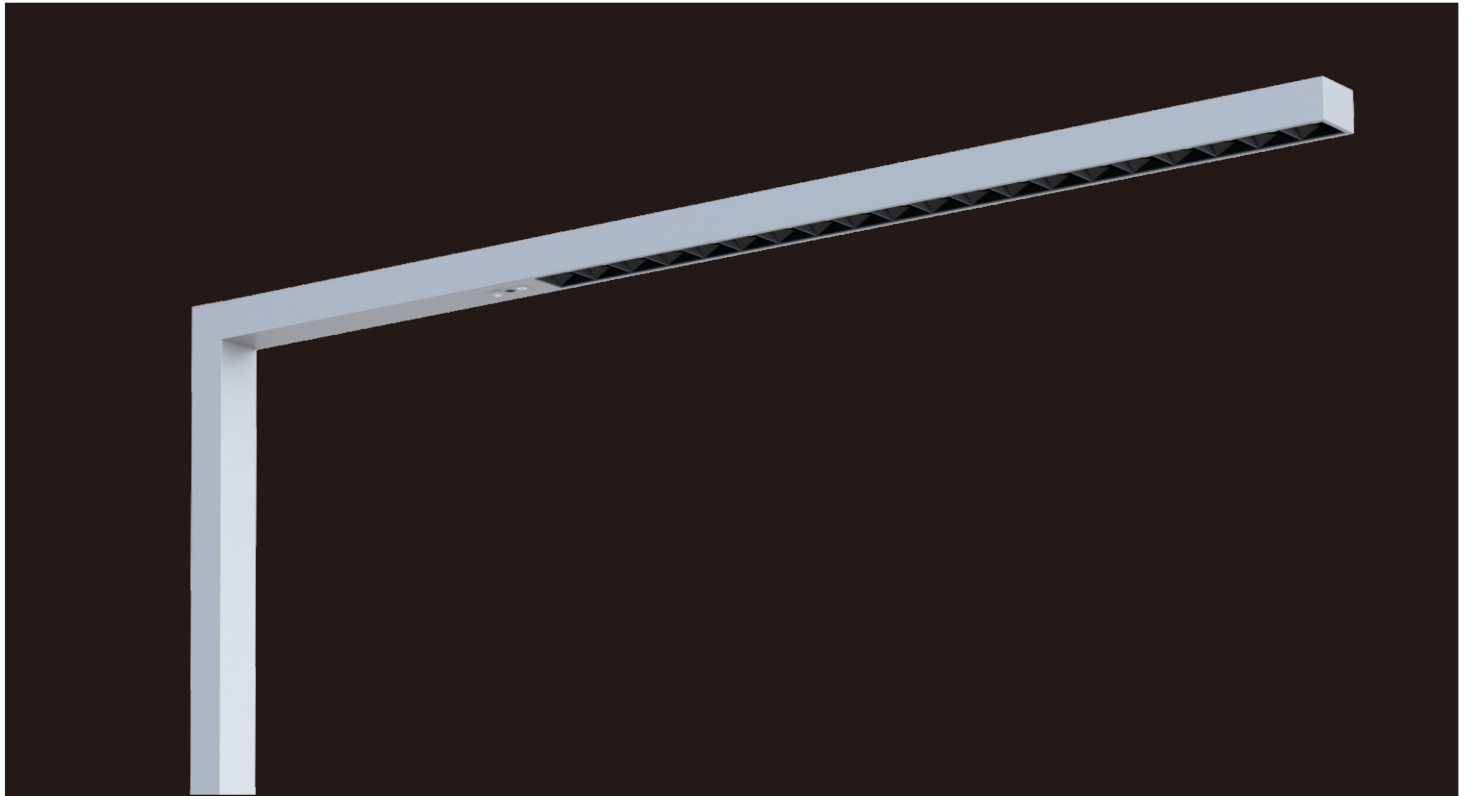

# SPIEGEL free standing luminaire

We designed SPIEGEL with a concept of Simple, Fashionable and imaginative. Also with excellent craftwork and strict standard for materials. Appearance with rich texture. We use special Micro reflector and anti-glare cover, UGR<12, comfortable and soft lights distribution by different beam angle for Direct 80° & Indirect 140°. Suitable for two desks of 1\*2m offering uniform lighting on eye areas with assembled base. Typical value up to 120lm/W with flicker freely. Separate control for Direct & Indirect lights. Support smart functions like Motion sensor, Daylight sensor with constant lux for eyes area, Tunable white. Profile aluminum, steel, and PC as main materials. Easy to move and put on the edge of desk based on DIY. No need professional electrician.

## Features

---

Compact and quality appearance, patent design with rich texture and visual impact

---

High lumen efficiency reach to 120LM/W, fitting with a 2400lm direct and 7200lm indirect lights, total 9600lm lumen output

---

80°/50° beam angle direct lights with perfect UGR control, UGR<12

---

140° beam angle indirect lights deliver a comfortable lighting for space

---

Direct and indirect light control Individually

---

Support for smart control functions