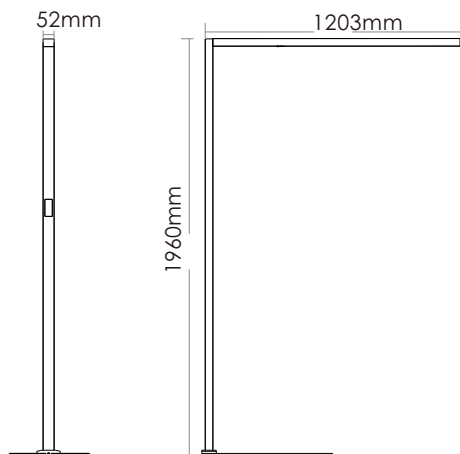

Technical data

Item No.	1908020-BD	1908020-CD
Input Power	↑60W/20W↓	↑60W/20W↓
Input Voltage	AC200~240V	AC200~240V
Power Factor	≥0.9	≥0.9
Luminous Flux	↑7200lm/2400lm↓	↑6000lm/2000lm↓
UGR	<12	<12
Color Rendering Index	>80	>80
Life Time	L80(B10)50,000H	L80(B10)50,000H
Beam Angle	↑140°/80°↓ or ↑140°/50°↓	↑140°/80°↓ or ↑140°/50°↓
CCT	3000/4000/6000K	3000~6000K
Colour consistency SDCM	< 3	< 3
Dimming	Touch panel dimming	Touch panel dimming
Sensor	Daylight sensor Motion sensor	Daylight sensor Motion sensor
Housing Color	Silver/White	Silver/White
Fixture Materia	6063AL	6063AL
Protection Level	IP20	IP20
Storage Temperature	-40°C~+80°C	-40°C~+80°C
Working Temperature	-20°C~+45°C	-20°C~+45°C
Net Weight	12kg	12kg
Package size	2050*235*160mm	2050*235*160mm
20GP	310pcs	310pcs
40GP	700pcs	700pcs